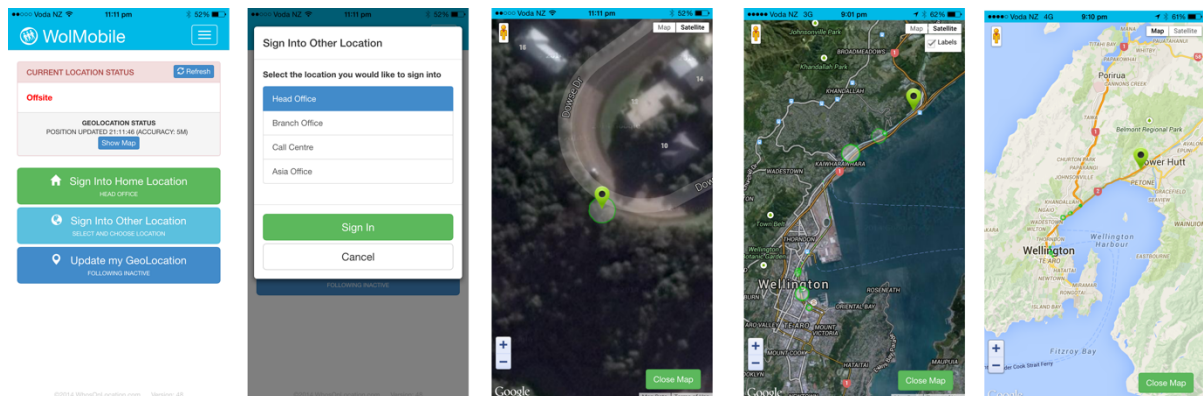

Whos On. Location

Press Release

WolMobile for iOS and Android Released

20 January, 2015 - WhosOnLocation announces the release of WolMobile, a new app for iPhone and Android users. WolMobile allows users to tag their current Geolocation status, as well as tag themselves on-site into any building or location associated with their place of employment, anywhere in the world.

Users can:

1. Tag themselves on or offsite any location in their WhosOnLocation account, instantly updating that location's evacuation report.
2. Tag their current Geolocation, wherever they are in the world, giving real-time visibility to their employer of where they are.
3. Set WolMobile to follow their Geolocation, allowing their employer to track their position where user safety and security requires it.

WolMobile Works with any recent iPhone, Android, Windows, or other smartphone with a touch enabled interface as an HTML 5 web app from the user's mobile phone browser. Users can also get the WolMobile app in the iOS App Store or Android Google Play.